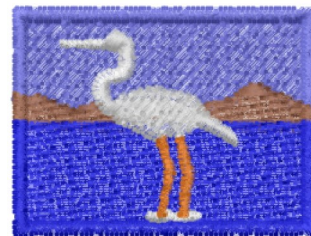

Name: White Crane Machine Embroidery Design

SKU: DS01-Crane_New

Brand: DataStitch

Unique Colors: 13 (6 color Stops)

Unique Colors

	Color Name (Color Code)	Manufacturer - Type
	Super White (1001) [No Color Selected]	madeira - rayon
	Dusty Lilac (1263) [No Color Selected]	madeira - rayon
	Crocus (286)	Exquisite - Polyester 1000m

Complete Color Sequence

#		Color Name (Color Code)	Manufacturer - Type
1		Super White (1001) [No Color Selected]	madeira - rayon
2		Super White (1001) [No Color Selected]	madeira - rayon
3		Crocus (286)	Exquisite - Polyester 1000m