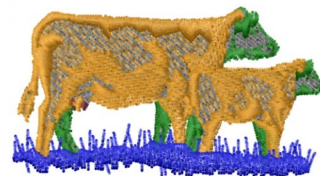

Name: Cows Machine Embroidery Design

SKU: DS01-Cows

Brand: DataStitch

Unique Colors: 13 (6 color Stops)

Unique Colors

	Color Name (Color Code)	Manufacturer - Type
	Super White (1001) [No Color Selected]	madeira - rayon
	Dusty Lilac (1263) [No Color Selected]	madeira - rayon
	Crocus (286)	Exquisite - Polyester 1000m

Complete Color Sequence

#		Color Name (Color Code)	Manufacturer - Type
1		Super White (1001) [No Color Selected]	madeira - rayon
2		Super White (1001) [No Color Selected]	madeira - rayon
3		Crocus (286)	Exquisite - Polyester 1000m