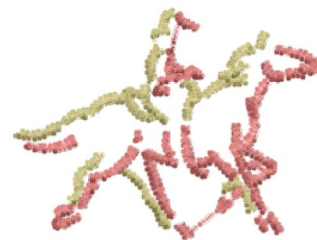

Name: Cowboy Outline Machine Embroidery Design

SKU: DS01-Cowboy_Two

Brand: DataStitch

Unique Colors: 13 (2 color Stops)

Unique Colors

	Color Name (Color Code)	Manufacturer - Type
	Super White (1001) [No Color Selected]	madeira - rayon
	Dusty Lilac (1263) [No Color Selected]	madeira - rayon
	Crocus (286)	Exquisite - Polyester 1000m

Complete Color Sequence

#		Color Name (Color Code)	Manufacturer - Type
1		Super White (1001) [No Color Selected]	madeira - rayon
2		Super White (1001) [No Color Selected]	madeira - rayon
3		Crocus (286)	Exquisite - Polyester 1000m