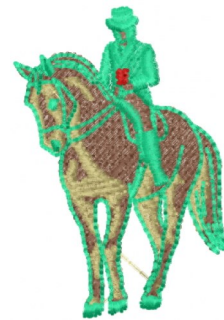

**Name:** Dressage Horse Machine Embroidery Design

**SKU:** DS01-Cowboy\_Horse\_New

**Brand:** DataStitch

**Unique Colors:** 13 (4 color Stops)

## Unique Colors

	<b>Color Name (Color Code)</b>	<b>Manufacturer - Type</b>
	Super White (1001) [No Color Selected]	madeira - rayon
	Dusty Lilac (1263) [No Color Selected]	madeira - rayon
	Crocus (286)	Exquisite - Polyester 1000m