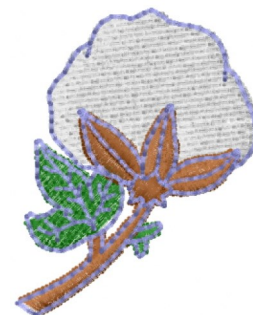

Name: Cotton Machine Embroidery Design

SKU: DS01-Cotton

Brand: DataStitch

Unique Colors: 13 (5 color Stops)

Unique Colors

	Color Name (Color Code)	Manufacturer - Type
	Super White (1001) [No Color Selected]	madeira - rayon
	Dusty Lilac (1263) [No Color Selected]	madeira - rayon
	Crocus (286)	Exquisite - Polyester 1000m

Complete Color Sequence

#		Color Name (Color Code)	Manufacturer - Type
1		Super White (1001) [No Color Selected]	madeira - rayon
2		Super White (1001) [No Color Selected]	madeira - rayon
3		Crocus (286)	Exquisite - Polyester 1000m