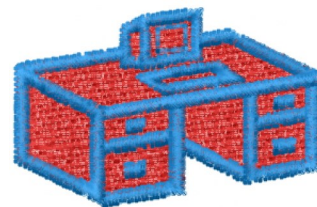

**Name:** Computer Desk Machine Embroidery Design

**SKU:** DS01-Computer\_Desk

**Brand:** DataStitch

**Unique Colors:** 13 (2 color Stops)

## Unique Colors

	<b>Color Name (Color Code)</b>	<b>Manufacturer - Type</b>
	Super White (1001) [No Color Selected]	madeira - rayon
	Dusty Lilac (1263) [No Color Selected]	madeira - rayon
	Crocus (286)	Exquisite - Polyester 1000m