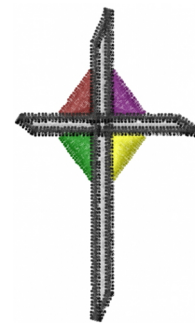

Name: Colorful Cross Machine Embroidery Design

SKU: DS01-Colorful_Cross

Brand: DataStitch

Unique Colors: 13 (6 color Stops)

Unique Colors

	Color Name (Color Code)	Manufacturer - Type
	Super White (1001) [No Color Selected]	madeira - rayon
	Dusty Lilac (1263) [No Color Selected]	madeira - rayon
	Crocus (286)	Exquisite - Polyester 1000m

Complete Color Sequence

#		Color Name (Color Code)	Manufacturer - Type
1		Super White (1001) [No Color Selected]	madeira - rayon
2		Super White (1001) [No Color Selected]	madeira - rayon
3		Crocus (286)	Exquisite - Polyester 1000m