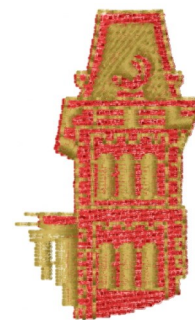

**Name:** Clock Tower Machine Embroidery Design

**SKU:** DS01-Clock\_Tower

**Brand:** DataStitch

**Unique Colors:** 13 (3 color Stops)

## Unique Colors

|  | <b>Color Name (Color Code)</b>         | <b>Manufacturer - Type</b>  |
|--|--|-----------------------------|
|  | Super White (1001) [No Color Selected] | madeira - rayon             |
|  | Dusty Lilac (1263) [No Color Selected] | madeira - rayon             |
|  | Crocus (286)                           | Exquisite - Polyester 1000m |