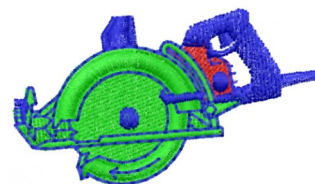

Name: Circular Saw Machine Embroidery Design

SKU: DS01-Circular_Saw

Brand: DataStitch

Unique Colors: 13 (3 color Stops)

Unique Colors

	Color Name (Color Code)	Manufacturer - Type
	Super White (1001) [No Color Selected]	madeira - rayon
	Dusty Lilac (1263) [No Color Selected]	madeira - rayon
	Crocus (286)	Exquisite - Polyester 1000m

Complete Color Sequence

#		Color Name (Color Code)	Manufacturer - Type
1		Super White (1001) [No Color Selected]	madeira - rayon
2		Super White (1001) [No Color Selected]	madeira - rayon
3		Crocus (286)	Exquisite - Polyester 1000m