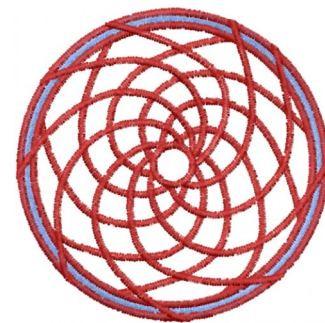

Name: Circle Design Machine Embroidery Design

SKU: DS01-Circle_Design

Brand: DataStitch

Unique Colors: 13 (2 color Stops)

Unique Colors

	Color Name (Color Code)	Manufacturer - Type
	Super White (1001) [No Color Selected]	madeira - rayon
	Dusty Lilac (1263) [No Color Selected]	madeira - rayon
	Crocus (286)	Exquisite - Polyester 1000m

Complete Color Sequence

#		Color Name (Color Code)	Manufacturer - Type
1		Super White (1001) [No Color Selected]	madeira - rayon
2		Super White (1001) [No Color Selected]	madeira - rayon
3		Crocus (286)	Exquisite - Polyester 1000m