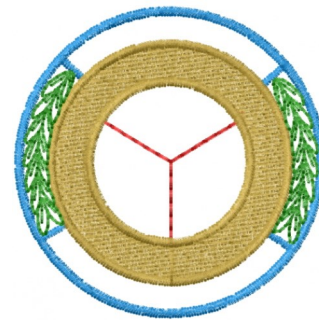

Name: Circle Crest

SKU: DS01-Circle_Crest

Brand: DataStitch

Unique Colors: 13 (4 color Stops)

Unique Colors

	Color Name (Color Code)	Manufacturer - Type
	Super White (1001) [No Color Selected]	madeira - rayon
	Dusty Lilac (1263) [No Color Selected]	madeira - rayon
	Crocus (286)	Exquisite - Polyester 1000m

Complete Color Sequence

#		Color Name (Color Code)	Manufacturer - Type
1		Super White (1001) [No Color Selected]	madeira - rayon
2		Super White (1001) [No Color Selected]	madeira - rayon
3		Crocus (286)	Exquisite - Polyester 1000m