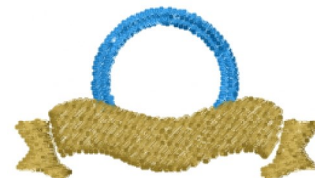

**Name:** Circle Banner Emblem Machine  
Embroidery Design

**SKU:** DS01-Circle\_Banner\_Emblem

**Brand:** DataStitch

**Unique Colors:** 13 (2 color Stops)

## Unique Colors

|  | <b>Color Name (Color Code)</b>         | <b>Manufacturer - Type</b>  |
|--|--|-----------------------------|
|  | Super White (1001) [No Color Selected] | madeira - rayon             |
|  | Dusty Lilac (1263) [No Color Selected] | madeira - rayon             |
|  | Crocus (286)                           | Exquisite - Polyester 1000m |

# Complete Color Sequence

| # |   | Color Name (Color Code)                | Manufacturer - Type            |
|---|---|--|--------------------------------|
| 1 |  | Super White (1001) [No Color Selected] | madeira - rayon                |
| 2 |  | Super White (1001) [No Color Selected] | madeira - rayon                |
| 3 |  | Crocus (286)                           | Exquisite - Polyester<br>1000m |