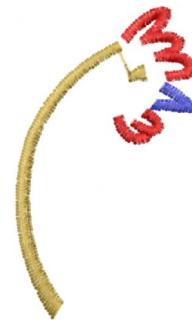

Name: Chicken Outline Machine Embroidery Design

SKU: DS01-Chicken_Outline

Brand: DataStitch

Unique Colors: 13 (3 color Stops)

Unique Colors

	Color Name (Color Code)	Manufacturer - Type
	Super White (1001) [No Color Selected]	madeira - rayon
	Dusty Lilac (1263) [No Color Selected]	madeira - rayon
	Crocus (286)	Exquisite - Polyester 1000m

Complete Color Sequence

#		Color Name (Color Code)	Manufacturer - Type
1		Super White (1001) [No Color Selected]	madeira - rayon
2		Super White (1001) [No Color Selected]	madeira - rayon
3		Crocus (286)	Exquisite - Polyester 1000m