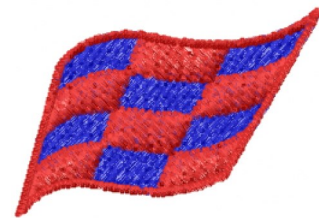

Name: Checkered Flag Machine Embroidery Design

SKU: DS01-Checkered_Flag

Brand: DataStitch

Unique Colors: 13 (2 color Stops)

Unique Colors

	Color Name (Color Code)	Manufacturer - Type
	Super White (1001) [No Color Selected]	madeira - rayon
	Dusty Lilac (1263) [No Color Selected]	madeira - rayon
	Crocus (286)	Exquisite - Polyester 1000m

Complete Color Sequence

#		Color Name (Color Code)	Manufacturer - Type
1		Super White (1001) [No Color Selected]	madeira - rayon
2		Super White (1001) [No Color Selected]	madeira - rayon
3		Crocus (286)	Exquisite - Polyester 1000m