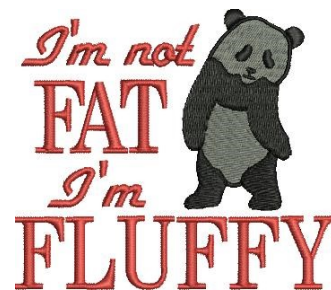

Name: Im Fluffy Machine Embroidery Design

SKU: GSD01-Cd011T4

Brand: Grand Slam Designs

Unique Colors: 13 (3 color Stops)

Unique Colors

	Color Name (Color Code)	Manufacturer - Type
	Super White (1001) [No Color Selected]	madeira - rayon
	Dusty Lilac (1263) [No Color Selected]	madeira - rayon
	Crocus (286)	Exquisite - Polyester 1000m