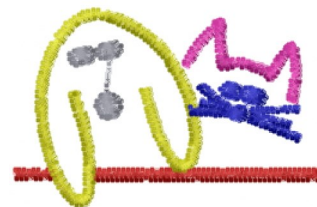

**Name:** Cat And Dog Outline Machine Embroidery Design

**SKU:** DS01-Cat\_And\_Dog\_New

**Brand:** DataStitch

**Unique Colors:** 13 (6 color Stops)

## Unique Colors

	<b>Color Name (Color Code)</b>	<b>Manufacturer - Type</b>
	Super White (1001) [No Color Selected]	madeira - rayon
	Dusty Lilac (1263) [No Color Selected]	madeira - rayon
	Crocus (286)	Exquisite - Polyester 1000m

# Complete Color Sequence

#		Color Name (Color Code)	Manufacturer - Type
1		Super White (1001) [No Color Selected]	madeira - rayon
2		Super White (1001) [No Color Selected]	madeira - rayon
3		Crocus (286)	Exquisite - Polyester 1000m