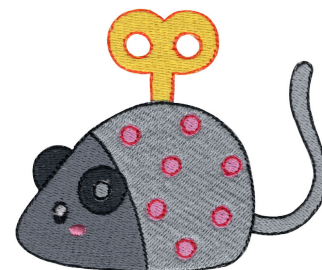

Name: CatCuties7 Machine Embroidery Design

SKU: BC01-CatCuties7

Brand: BunnyCup Embroidery

Unique Colors: 13 (12 color Stops)

Unique Colors

	Color Name (Color Code)	Manufacturer - Type
	Super White (1001) [No Color Selected]	madeira - rayon
	Dusty Lilac (1263) [No Color Selected]	madeira - rayon
	Crocus (286)	Exquisite - Polyester 1000m

Complete Color Sequence

#		Color Name (Color Code)	Manufacturer - Type
1		Super White (1001) [No Color Selected]	madeira - rayon
2		Super White (1001) [No Color Selected]	madeira - rayon
3		Crocus (286)	Exquisite - Polyester 1000m