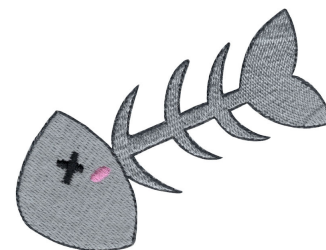

Name: CatCuties10 Machine Embroidery Design

SKU: BC01-CatCuties10

Brand: BunnyCup Embroidery

Unique Colors: 13 (4 color Stops)

Unique Colors

	Color Name (Color Code)	Manufacturer - Type
	Super White (1001) [No Color Selected]	madeira - rayon
	Dusty Lilac (1263) [No Color Selected]	madeira - rayon
	Crocus (286)	Exquisite - Polyester 1000m

Complete Color Sequence

#		Color Name (Color Code)	Manufacturer - Type
1		Super White (1001) [No Color Selected]	madeira - rayon
2		Super White (1001) [No Color Selected]	madeira - rayon
3		Crocus (286)	Exquisite - Polyester 1000m