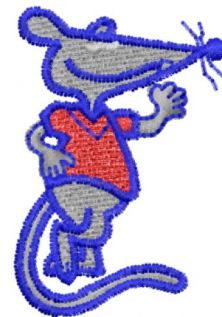

**Name:** Cartoon Rat Machine Embroidery Design

**SKU:** DS01-Cartoon\_Rat

**Brand:** DataStitch

**Unique Colors:** 13 (4 color Stops)

## Unique Colors

	<b>Color Name (Color Code)</b>	<b>Manufacturer - Type</b>
	Super White (1001) [No Color Selected]	madeira - rayon
	Dusty Lilac (1263) [No Color Selected]	madeira - rayon
	Crocus (286)	Exquisite - Polyester 1000m

# Complete Color Sequence

#		Color Name (Color Code)	Manufacturer - Type
1		Super White (1001) [No Color Selected]	madeira - rayon
2		Super White (1001) [No Color Selected]	madeira - rayon
3		Crocus (286)	Exquisite - Polyester 1000m