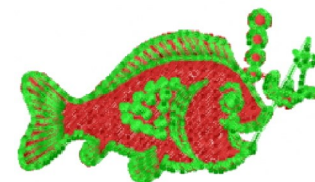

**Name:** Cartoon Fish Machine Embroidery Design

**SKU:** DS01-Cartoon\_Fish

**Brand:** DataStitch

**Unique Colors:** 13 (2 color Stops)

## Unique Colors

|  | <b>Color Name (Color Code)</b>         | <b>Manufacturer - Type</b>  |
|--|--|-----------------------------|
|  | Super White (1001) [No Color Selected] | madeira - rayon             |
|  | Dusty Lilac (1263) [No Color Selected] | madeira - rayon             |
|  | Crocus (286)                           | Exquisite - Polyester 1000m |