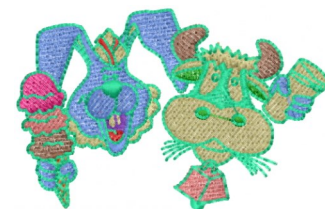

Name: Cartoon Cow Bunny Machine Embroidery Design

SKU: DS01-Cartoon_Cow_Bunny

Brand: DataStitch

Unique Colors: 13 (16 color Stops)

Unique Colors

	Color Name (Color Code)	Manufacturer - Type
	Super White (1001) [No Color Selected]	madeira - rayon
	Dusty Lilac (1263) [No Color Selected]	madeira - rayon
	Crocus (286)	Exquisite - Polyester 1000m

Complete Color Sequence

#		Color Name (Color Code)	Manufacturer - Type
1		Super White (1001) [No Color Selected]	madeira - rayon
2		Super White (1001) [No Color Selected]	madeira - rayon
3		Crocus (286)	Exquisite - Polyester 1000m