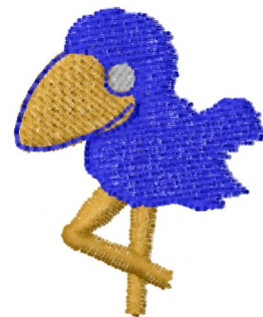

Name: Cartoon Bird Machine Embroidery Design

SKU: DS01-Cartoon_Bird

Brand: DataStitch

Unique Colors: 13 (3 color Stops)

Unique Colors

	Color Name (Color Code)	Manufacturer - Type
	Super White (1001) [No Color Selected]	madeira - rayon
	Dusty Lilac (1263) [No Color Selected]	madeira - rayon
	Crocus (286)	Exquisite - Polyester 1000m

Complete Color Sequence

#		Color Name (Color Code)	Manufacturer - Type
1		Super White (1001) [No Color Selected]	madeira - rayon
2		Super White (1001) [No Color Selected]	madeira - rayon
3		Crocus (286)	Exquisite - Polyester 1000m