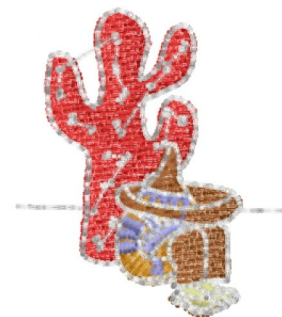

Name: Cactus Siesta Machine Embroidery Design

SKU: DS01-Cactus_Nap

Brand: DataStitch

Unique Colors: 13 (7 color Stops)

Unique Colors

	Color Name (Color Code)	Manufacturer - Type
	Super White (1001) [No Color Selected]	madeira - rayon
	Dusty Lilac (1263) [No Color Selected]	madeira - rayon
	Crocus (286)	Exquisite - Polyester 1000m

Complete Color Sequence

#		Color Name (Color Code)	Manufacturer - Type
1		Super White (1001) [No Color Selected]	madeira - rayon
2		Super White (1001) [No Color Selected]	madeira - rayon
3		Crocus (286)	Exquisite - Polyester 1000m