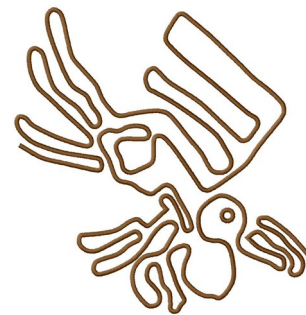

**Name:** Nazca Lines Pelican Machine Embroidery Design

**SKU:** GSD01-CUG834

**Brand:** Grand Slam Designs

**Unique Colors:** 13 (1 color Stops)