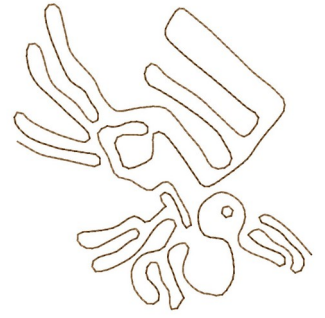

**Name:** Pelican Nazca Lines

**SKU:** GSD01-CUG832

**Brand:** Grand Slam Designs

**Unique Colors:** 13 (1 color Stops)

# Complete Color Sequence

#		Color Name (Color Code)	Manufacturer - Type
1		Super White (1001) [No Color Selected]	madeira - rayon
2		Super White (1001) [No Color Selected]	madeira - rayon
3		Crocus (286)	Exquisite - Polyester 1000m