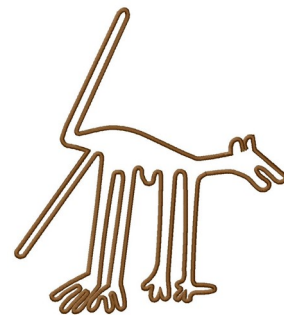

Name: Dog Nazca Lines Machine Embroidery Design

SKU: GSD01-CUG814

Brand: Grand Slam Designs

Unique Colors: 13 (1 color Stops)

Unique Colors

| | Color Name (Color Code) | Manufacturer - Type |
|--|--|-----------------------------|
| | Super White (1001) [No Color Selected] | madeira - rayon |
| | Dusty Lilac (1263) [No Color Selected] | madeira - rayon |
| | Crocus (286) | Exquisite - Polyester 1000m |