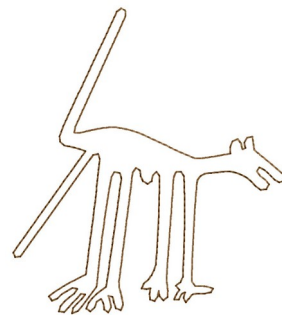

Name: Nazca Lines Dog Machine Embroidery Design

SKU: GSD01-CUG812

Brand: Grand Slam Designs

Unique Colors: 13 (1 color Stops)

Unique Colors

	Color Name (Color Code)	Manufacturer - Type
	Super White (1001) [No Color Selected]	madeira - rayon
	Dusty Lilac (1263) [No Color Selected]	madeira - rayon
	Crocus (286)	Exquisite - Polyester 1000m