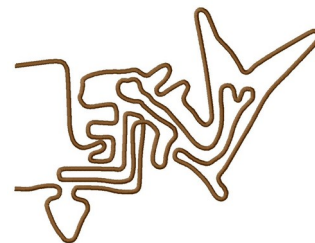

**Name:** Nazca Lines Ballena

**SKU:** GSD01-CUG790

**Brand:** Grand Slam Designs

**Unique Colors:** 13 (1 color Stops)

# Complete Color Sequence

#		Color Name (Color Code)	Manufacturer - Type
1		Super White (1001) [No Color Selected]	madeira - rayon
2		Super White (1001) [No Color Selected]	madeira - rayon
3		Crocus (286)	Exquisite - Polyester 1000m