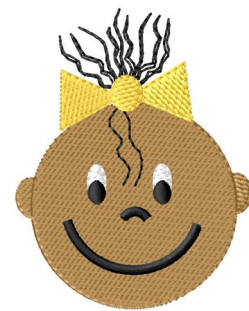

Name: Girl Face Machine Embroidery Design

SKU: GSD01-CUG595

Brand: Grand Slam Designs

Unique Colors: 13 (4 color Stops)

Unique Colors

	Color Name (Color Code)	Manufacturer - Type
	Super White (1001) [No Color Selected]	madeira - rayon
	Dusty Lilac (1263) [No Color Selected]	madeira - rayon
	Crocus (286)	Exquisite - Polyester 1000m

Complete Color Sequence

#		Color Name (Color Code)	Manufacturer - Type
1		Super White (1001) [No Color Selected]	madeira - rayon
2		Super White (1001) [No Color Selected]	madeira - rayon
3		Crocus (286)	Exquisite - Polyester 1000m