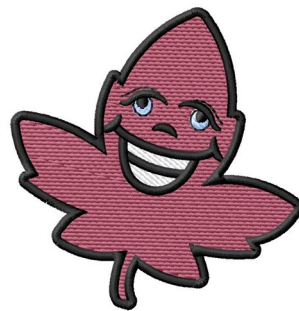

Name: Maple Leaf Face Machine Embroidery Design

SKU: GSD01-CUG587

Brand: Grand Slam Designs

Unique Colors: 13 (4 color Stops)

Unique Colors

| | Color Name (Color Code) | Manufacturer - Type |
|--|--|-----------------------------|
|  | Super White (1001) [No Color Selected] | madeira - rayon |
|  | Dusty Lilac (1263) [No Color Selected] | madeira - rayon |
|  | Crocus (286) | Exquisite - Polyester 1000m |