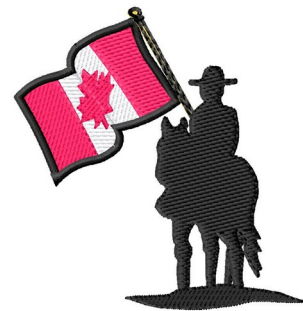

Name: Mountie/Flag

SKU: GSD01-CUG561

Brand: Grand Slam Designs

Unique Colors: 13 (6 color Stops)

Unique Colors

	Color Name (Color Code)	Manufacturer - Type
	Super White (1001) [No Color Selected]	madeira - rayon
	Dusty Lilac (1263) [No Color Selected]	madeira - rayon
	Crocus (286)	Exquisite - Polyester 1000m

Complete Color Sequence

#		Color Name (Color Code)	Manufacturer - Type
1		Super White (1001) [No Color Selected]	madeira - rayon
2		Super White (1001) [No Color Selected]	madeira - rayon
3		Crocus (286)	Exquisite - Polyester 1000m