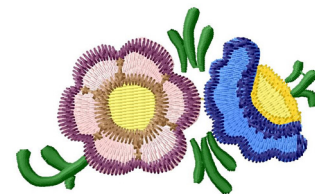

Name: Rosemaling

SKU: GSD01-CUG483

Brand: Grand Slam Designs

Unique Colors: 13 (8 color Stops)

Unique Colors

	Color Name (Color Code)	Manufacturer - Type
	Super White (1001) [No Color Selected]	madeira - rayon
	Dusty Lilac (1263) [No Color Selected]	madeira - rayon
	Crocus (286)	Exquisite - Polyester 1000m

Complete Color Sequence

#		Color Name (Color Code)	Manufacturer - Type
1		Super White (1001) [No Color Selected]	madeira - rayon
2		Super White (1001) [No Color Selected]	madeira - rayon
3		Crocus (286)	Exquisite - Polyester 1000m