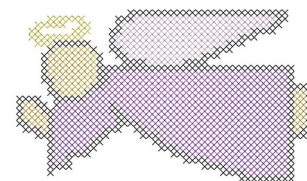

Name: Angel Machine Embroidery Design

SKU: GSD01-CROS92R

Brand: Grand Slam Designs

Unique Colors: 13 (5 color Stops)

Unique Colors

	Color Name (Color Code)	Manufacturer - Type
	Super White (1001) [No Color Selected]	madeira - rayon
	Dusty Lilac (1263) [No Color Selected]	madeira - rayon
	Crocus (286)	Exquisite - Polyester 1000m

Complete Color Sequence

#		Color Name (Color Code)	Manufacturer - Type
1		Super White (1001) [No Color Selected]	madeira - rayon
2		Super White (1001) [No Color Selected]	madeira - rayon
3		Crocus (286)	Exquisite - Polyester 1000m