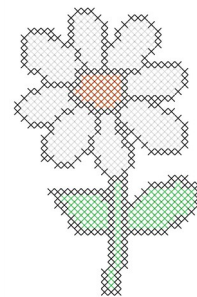

Name: Daisy Machine Embroidery Design

SKU: GSD01-CROS89R

Brand: Grand Slam Designs

Unique Colors: 13 (4 color Stops)

Unique Colors

	Color Name (Color Code)	Manufacturer - Type
	Super White (1001) [No Color Selected]	madeira - rayon
	Dusty Lilac (1263) [No Color Selected]	madeira - rayon
	Crocus (286)	Exquisite - Polyester 1000m

Complete Color Sequence

#		Color Name (Color Code)	Manufacturer - Type
1		Super White (1001) [No Color Selected]	madeira - rayon
2		Super White (1001) [No Color Selected]	madeira - rayon
3		Crocus (286)	Exquisite - Polyester 1000m