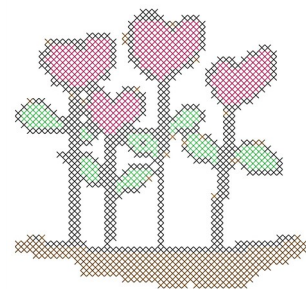

**Name:** Heart Flowers

**SKU:** GSD01-CROS87R

**Brand:** Grand Slam Designs

**Unique Colors:** 13 (4 color Stops)

## Unique Colors

	<b>Color Name (Color Code)</b>	<b>Manufacturer - Type</b>
	Super White (1001) [No Color Selected]	madeira - rayon
	Dusty Lilac (1263) [No Color Selected]	madeira - rayon
	Crocus (286)	Exquisite - Polyester 1000m

# Complete Color Sequence

#		Color Name (Color Code)	Manufacturer - Type
1		Super White (1001) [No Color Selected]	madeira - rayon
2		Super White (1001) [No Color Selected]	madeira - rayon
3		Crocus (286)	Exquisite - Polyester 1000m