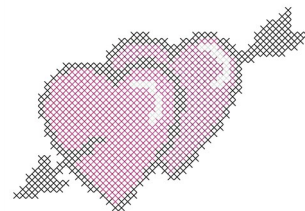

Name: Hearts With Arrow Machine Embroidery Design

SKU: GSD01-CROS86R

Brand: Grand Slam Designs

Unique Colors: 13 (4 color Stops)

Unique Colors

	Color Name (Color Code)	Manufacturer - Type
	Super White (1001) [No Color Selected]	madeira - rayon
	Dusty Lilac (1263) [No Color Selected]	madeira - rayon
	Crocus (286)	Exquisite - Polyester 1000m

Complete Color Sequence

#		Color Name (Color Code)	Manufacturer - Type
1		Super White (1001) [No Color Selected]	madeira - rayon
2		Super White (1001) [No Color Selected]	madeira - rayon
3		Crocus (286)	Exquisite - Polyester 1000m