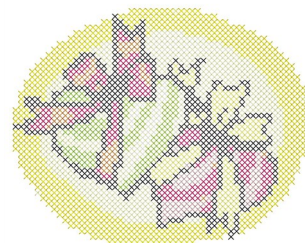

Name: Hearts With Bows Machine Embroidery Design

SKU: GSD01-CROS85R

Brand: Grand Slam Designs

Unique Colors: 13 (8 color Stops)

Unique Colors

	Color Name (Color Code)	Manufacturer - Type
	Super White (1001) [No Color Selected]	madeira - rayon
	Dusty Lilac (1263) [No Color Selected]	madeira - rayon
	Crocus (286)	Exquisite - Polyester 1000m

Complete Color Sequence

#		Color Name (Color Code)	Manufacturer - Type
1		Super White (1001) [No Color Selected]	madeira - rayon
2		Super White (1001) [No Color Selected]	madeira - rayon
3		Crocus (286)	Exquisite - Polyester 1000m