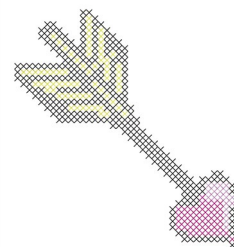

Name: Love Arrow Machine Embroidery Design

SKU: GSD01-CROS84R

Brand: Grand Slam Designs

Unique Colors: 13 (4 color Stops)

Unique Colors

| | Color Name (Color Code) | Manufacturer - Type |
|--|--|-----------------------------|
| | Super White (1001) [No Color Selected] | madeira - rayon |
| | Dusty Lilac (1263) [No Color Selected] | madeira - rayon |
| | Crocus (286) | Exquisite - Polyester 1000m |

Complete Color Sequence

| # | | Color Name (Color Code) | Manufacturer - Type |
|---|---|--|--------------------------------|
| 1 |  | Super White (1001) [No Color Selected] | madeira - rayon |
| 2 |  | Super White (1001) [No Color Selected] | madeira - rayon |
| 3 |  | Crocus (286) | Exquisite - Polyester 1000m |