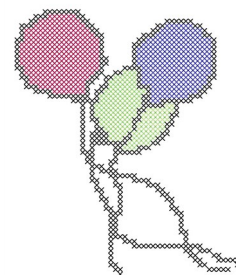

**Name:** Balloons

**SKU:** GSD01-CROS77

**Brand:** Grand Slam Designs

**Unique Colors:** 13 (4 color Stops)

## Unique Colors

	<b>Color Name (Color Code)</b>	<b>Manufacturer - Type</b>
	Super White (1001) [No Color Selected]	madeira - rayon
	Dusty Lilac (1263) [No Color Selected]	madeira - rayon
	Crocus (286)	Exquisite - Polyester 1000m

# Complete Color Sequence

#		Color Name (Color Code)	Manufacturer - Type
1		Super White (1001) [No Color Selected]	madeira - rayon
2		Super White (1001) [No Color Selected]	madeira - rayon
3		Crocus (286)	Exquisite - Polyester 1000m