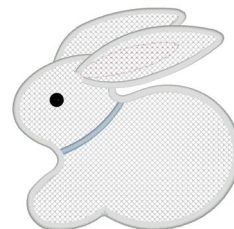

**Name:** Bunny

**SKU:** GSD01-CROS30

**Brand:** Grand Slam Designs

**Unique Colors:** 13 (5 color Stops)

## Unique Colors

	<b>Color Name (Color Code)</b>	<b>Manufacturer - Type</b>
	Super White (1001) [No Color Selected]	madeira - rayon
	Dusty Lilac (1263) [No Color Selected]	madeira - rayon
	Crocus (286)	Exquisite - Polyester 1000m