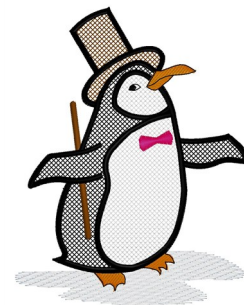

Name: Penguin

SKU: GSD01-CROS29

Brand: Grand Slam Designs

Unique Colors: 13 (10 color Stops)

Unique Colors

	Color Name (Color Code)	Manufacturer - Type
	Super White (1001) [No Color Selected]	madeira - rayon
	Dusty Lilac (1263) [No Color Selected]	madeira - rayon
	Crocus (286)	Exquisite - Polyester 1000m