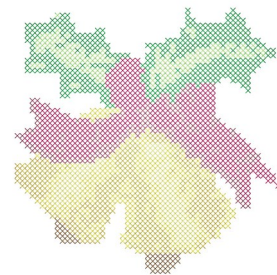

Name: Bells

SKU: GSD01-CROS10R

Brand: Grand Slam Designs

Unique Colors: 13 (8 color Stops)

Unique Colors

	Color Name (Color Code)	Manufacturer - Type
	Super White (1001) [No Color Selected]	madeira - rayon
	Dusty Lilac (1263) [No Color Selected]	madeira - rayon
	Crocus (286)	Exquisite - Polyester 1000m

Complete Color Sequence

#		Color Name (Color Code)	Manufacturer - Type
1		Super White (1001) [No Color Selected]	madeira - rayon
2		Super White (1001) [No Color Selected]	madeira - rayon
3		Crocus (286)	Exquisite - Polyester 1000m