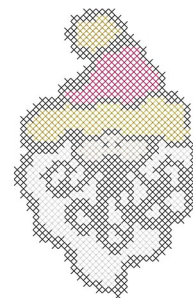

**Name:** Santa Face

**SKU:** GSD01-CROS09R

**Brand:** Grand Slam Designs

**Unique Colors:** 13 (5 color Stops)

## Unique Colors

	<b>Color Name (Color Code)</b>	<b>Manufacturer - Type</b>
	Super White (1001) [No Color Selected]	madeira - rayon
	Dusty Lilac (1263) [No Color Selected]	madeira - rayon
	Crocus (286)	Exquisite - Polyester 1000m

# Complete Color Sequence

#		Color Name (Color Code)	Manufacturer - Type
1		Super White (1001) [No Color Selected]	madeira - rayon
2		Super White (1001) [No Color Selected]	madeira - rayon
3		Crocus (286)	Exquisite - Polyester 1000m