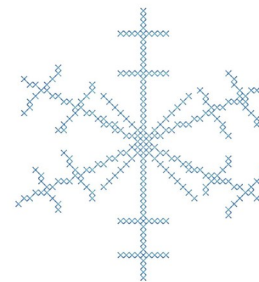

**Name:** Snowflake

**SKU:** GSD01-CROS04

**Brand:** Grand Slam Designs

**Unique Colors:** 13 (1 color Stops)

## Unique Colors

	<b>Color Name (Color Code)</b>	<b>Manufacturer - Type</b>
	Super White (1001) [No Color Selected]	madeira - rayon
	Dusty Lilac (1263) [No Color Selected]	madeira - rayon
	Crocus (286)	Exquisite - Polyester 1000m

# Complete Color Sequence

#		Color Name (Color Code)	Manufacturer - Type
1		Super White (1001) [No Color Selected]	madeira - rayon
2		Super White (1001) [No Color Selected]	madeira - rayon
3		Crocus (286)	Exquisite - Polyester 1000m