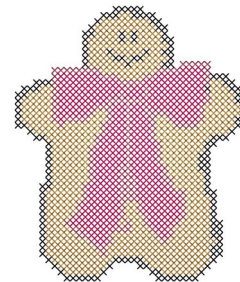

Name: Gingerbread Man

SKU: GSD01-CROS03

Brand: Grand Slam Designs

Unique Colors: 13 (4 color Stops)

Unique Colors

	Color Name (Color Code)	Manufacturer - Type
	Super White (1001) [No Color Selected]	madeira - rayon
	Dusty Lilac (1263) [No Color Selected]	madeira - rayon
	Crocus (286)	Exquisite - Polyester 1000m

Complete Color Sequence

#		Color Name (Color Code)	Manufacturer - Type
1		Super White (1001) [No Color Selected]	madeira - rayon
2		Super White (1001) [No Color Selected]	madeira - rayon
3		Crocus (286)	Exquisite - Polyester 1000m