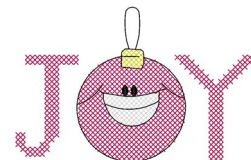

Name: Joy

SKU: GSD01-CROS02

Brand: Grand Slam Designs

Unique Colors: 13 (3 color Stops)

Unique Colors

	Color Name (Color Code)	Manufacturer - Type
	Super White (1001) [No Color Selected]	madeira - rayon
	Dusty Lilac (1263) [No Color Selected]	madeira - rayon
	Crocus (286)	Exquisite - Polyester 1000m

Complete Color Sequence

#		Color Name (Color Code)	Manufacturer - Type
1		Super White (1001) [No Color Selected]	madeira - rayon
2		Super White (1001) [No Color Selected]	madeira - rayon
3		Crocus (286)	Exquisite - Polyester 1000m