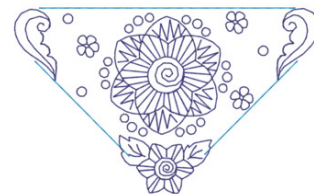

Name: Flower Corner Machine Embroidery Design

SKU: DC01-CR0544

Brand: Dakota Collectibles

Unique Colors: 13 (2 color Stops)

Unique Colors

	Color Name (Color Code)	Manufacturer - Type
	Super White (1001) [No Color Selected]	madeira - rayon
	Dusty Lilac (1263) [No Color Selected]	madeira - rayon
	Crocus (286)	Exquisite - Polyester 1000m

Complete Color Sequence

#		Color Name (Color Code)	Manufacturer - Type
1		Super White (1001) [No Color Selected]	madeira - rayon
2		Super White (1001) [No Color Selected]	madeira - rayon
3		Crocus (286)	Exquisite - Polyester 1000m