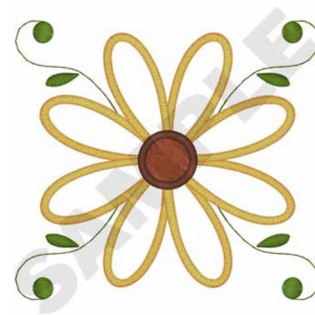

Name: Sunflower Scroll Outline Machine
Embroidery Design

SKU: DC01-CR0244

Brand: Dakota Collectibles

Unique Colors: 13 (4 color Stops)

Unique Colors

	Color Name (Color Code)	Manufacturer - Type
	Super White (1001) [No Color Selected]	madeira - rayon
	Dusty Lilac (1263) [No Color Selected]	madeira - rayon
	Crocus (286)	Exquisite - Polyester 1000m

Complete Color Sequence

#		Color Name (Color Code)	Manufacturer - Type
1		Super White (1001) [No Color Selected]	madeira - rayon
2		Super White (1001) [No Color Selected]	madeira - rayon
3		Crocus (286)	Exquisite - Polyester 1000m