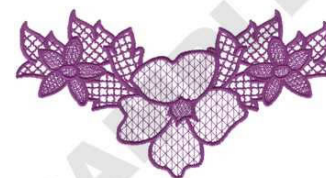

Name: FSL Flowers Machine Embroidery Design

SKU: DC01-CR0053

Brand: Dakota Collectibles

Unique Colors: 13 (1 color Stops)

Unique Colors

| | Color Name (Color Code) | Manufacturer - Type |
|--|--|-----------------------------|
|  | Super White (1001) [No Color Selected] | madeira - rayon |
|  | Dusty Lilac (1263) [No Color Selected] | madeira - rayon |
|  | Crocus (286) | Exquisite - Polyester 1000m |

Complete Color Sequence

| # | | Color Name (Color Code) | Manufacturer - Type |
|---|---|--|--------------------------------|
| 1 |  | Super White (1001) [No Color Selected] | madeira - rayon |
| 2 |  | Super White (1001) [No Color Selected] | madeira - rayon |
| 3 |  | Crocus (286) | Exquisite - Polyester 1000m |