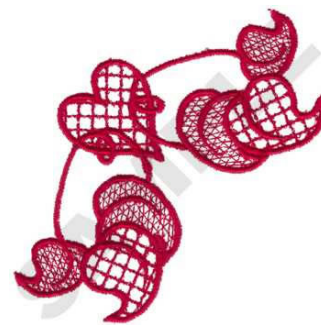

**Name:** Heart Scroll Machine Embroidery Design

**SKU:** DC01-CR0048

**Brand:** Dakota Collectibles

**Unique Colors:** 13 (1 color Stops)

## Unique Colors

	<b>Color Name (Color Code)</b>	<b>Manufacturer - Type</b>
	Super White (1001) [No Color Selected]	madeira - rayon
	Dusty Lilac (1263) [No Color Selected]	madeira - rayon
	Crocus (286)	Exquisite - Polyester 1000m

# Complete Color Sequence

#		Color Name (Color Code)	Manufacturer - Type
1		Super White (1001) [No Color Selected]	madeira - rayon
2		Super White (1001) [No Color Selected]	madeira - rayon
3		Crocus (286)	Exquisite - Polyester 1000m